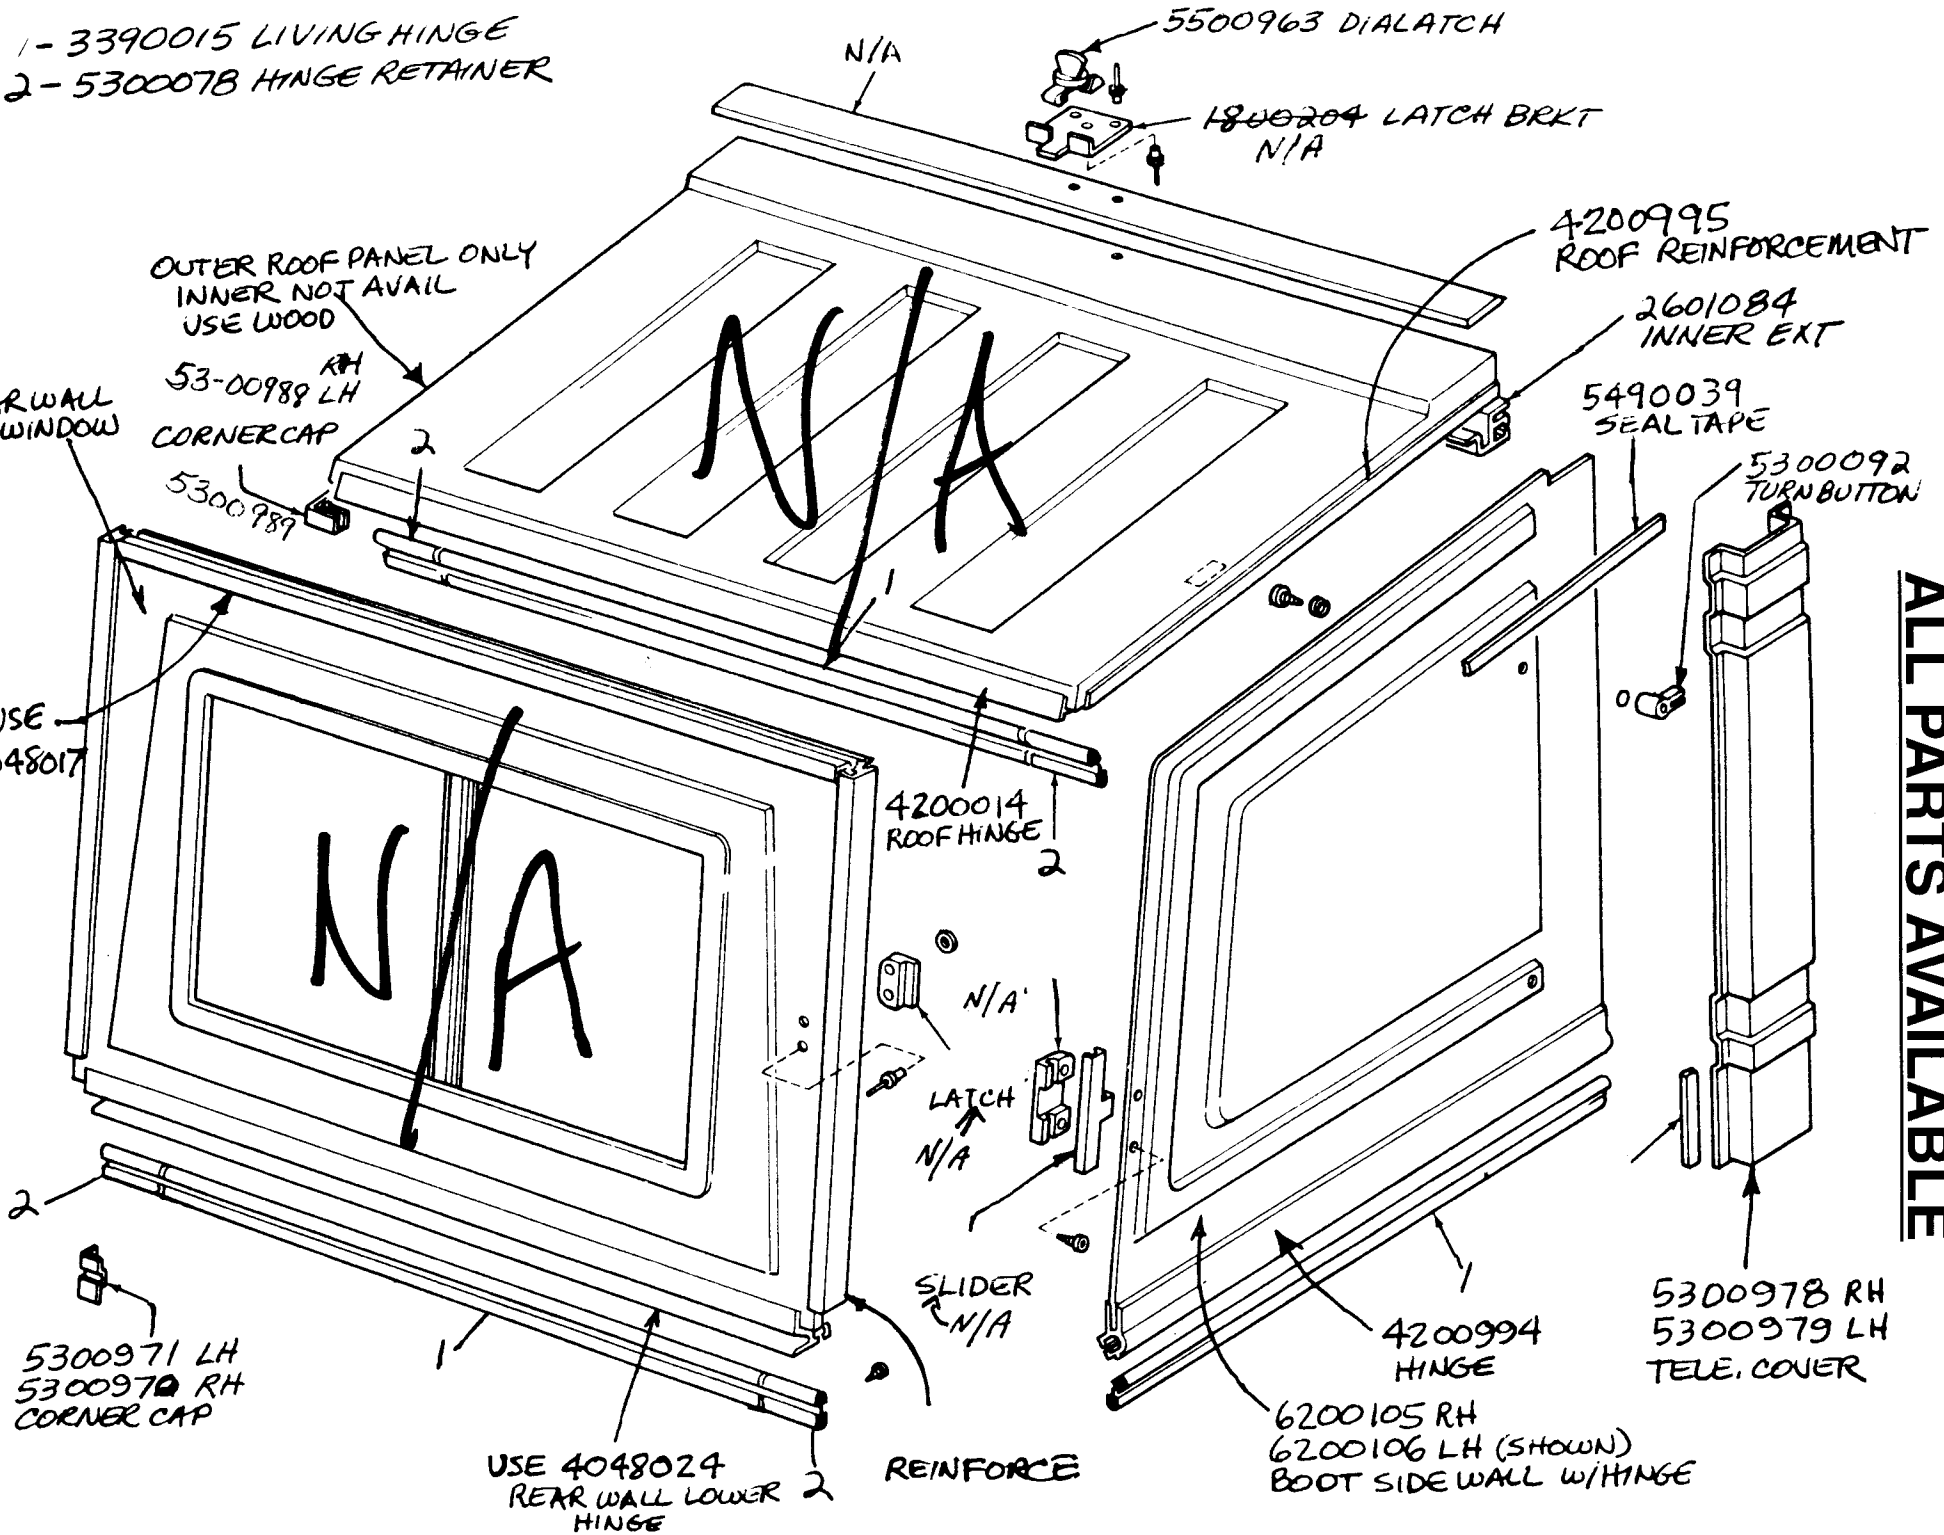

- 1- 3390015 LIVING HINGE
- 2- 5300078 HINGE RETAINER

1972 BED PANELS

REAR WALL W/IO WINDOW

OUTER ROOF PANEL ONLY
INNER NOT AVAIL
USE WOOD

53-00989 LH
CORNERCAP

5300989

USE 4048017

2

5300971 LH
5300970 RH
CORNER CAP

USE 4048024
REAR WALL LOWER
HINGE

N/A

5500963 DIAL LATCH
1800204 LATCH BRKT
N/A

N/A

4200995
ROOF REINFORCEMENT

2601084
INNER EXT

5490039
SEAL TAPE

5300092
TURN BUTTON

4200014
ROOF HINGE

N/A

LATCH
N/A

SLIDER
N/A

REINFORCE

4200994
HINGE

6200105 RH
6200106 LH (SHOWN)
BOOT SIDE WALL W/HINGE

5300978 RH
5300979 LH
TELE. COVER

ALL PARTS AVAILABLE