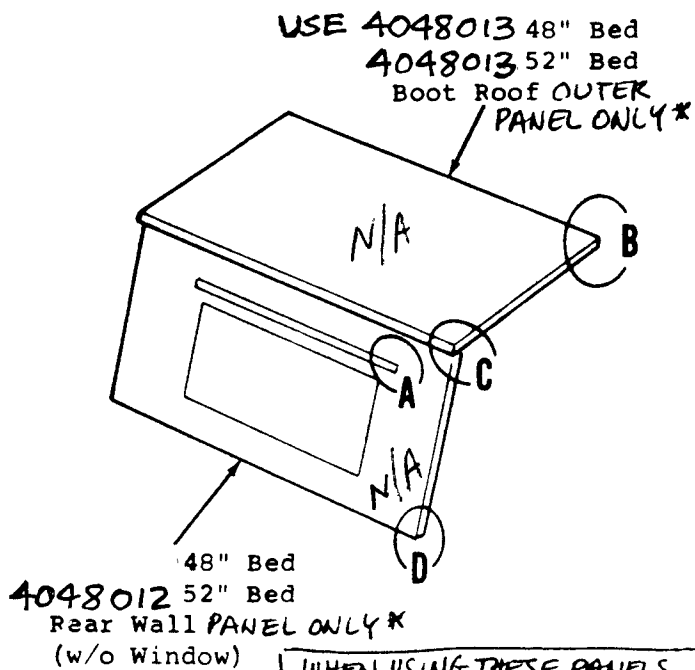

REINFORCE

4200994
HINGE

6200105 RH
6200106 LH (SHOWN)
BOOT SIDE WALL W/HINGE

5300978 RH
5300979 LH
TELE. COVER

ALL PARTS AVAILABLE

1971 & 1972 BED FRAMING

WHEN USING THESE PANELS
ON 72 & 74 W/PLASTIC HINGES
USE
TT 4048016
TT 4048017