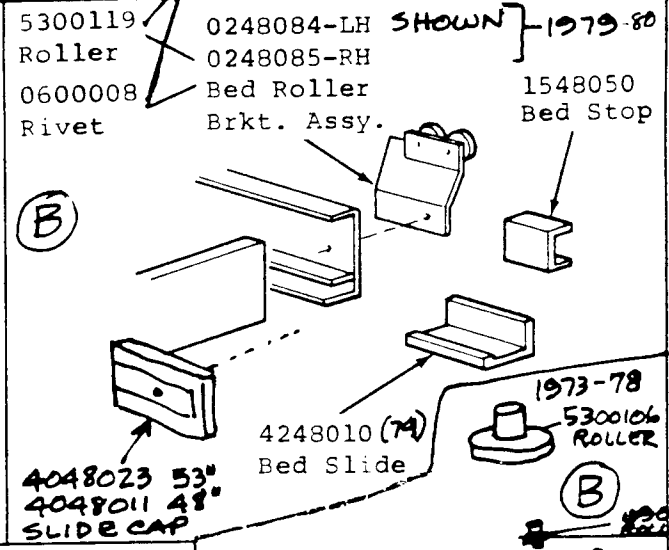

REINFORCE

4200994
HINGE

6200105 RH
6200106 LH (SHOWN)
BOOT SIDE WALL W/HINGE

5300978 RH
5300979 LH
TELE. COVER

ALL PARTS AVAILABLE

1971 & 1972 BED FRAMING

WHEN USING THESE PANELS
ON 72 & 74 W/PLASTIC HINGES
USE
TT 4048016
TT 4048017

*Includes plastic extrusions only.
Does not include inner wood panels,
alum. ext., or window.

View A

View B

View C

View D

BED ROOF AND REAR WALL
1973 - 1986

0201410 LH SHOWN } 1973-78
0201409 RH

SOLID STATE BEDS
1973 - 1986