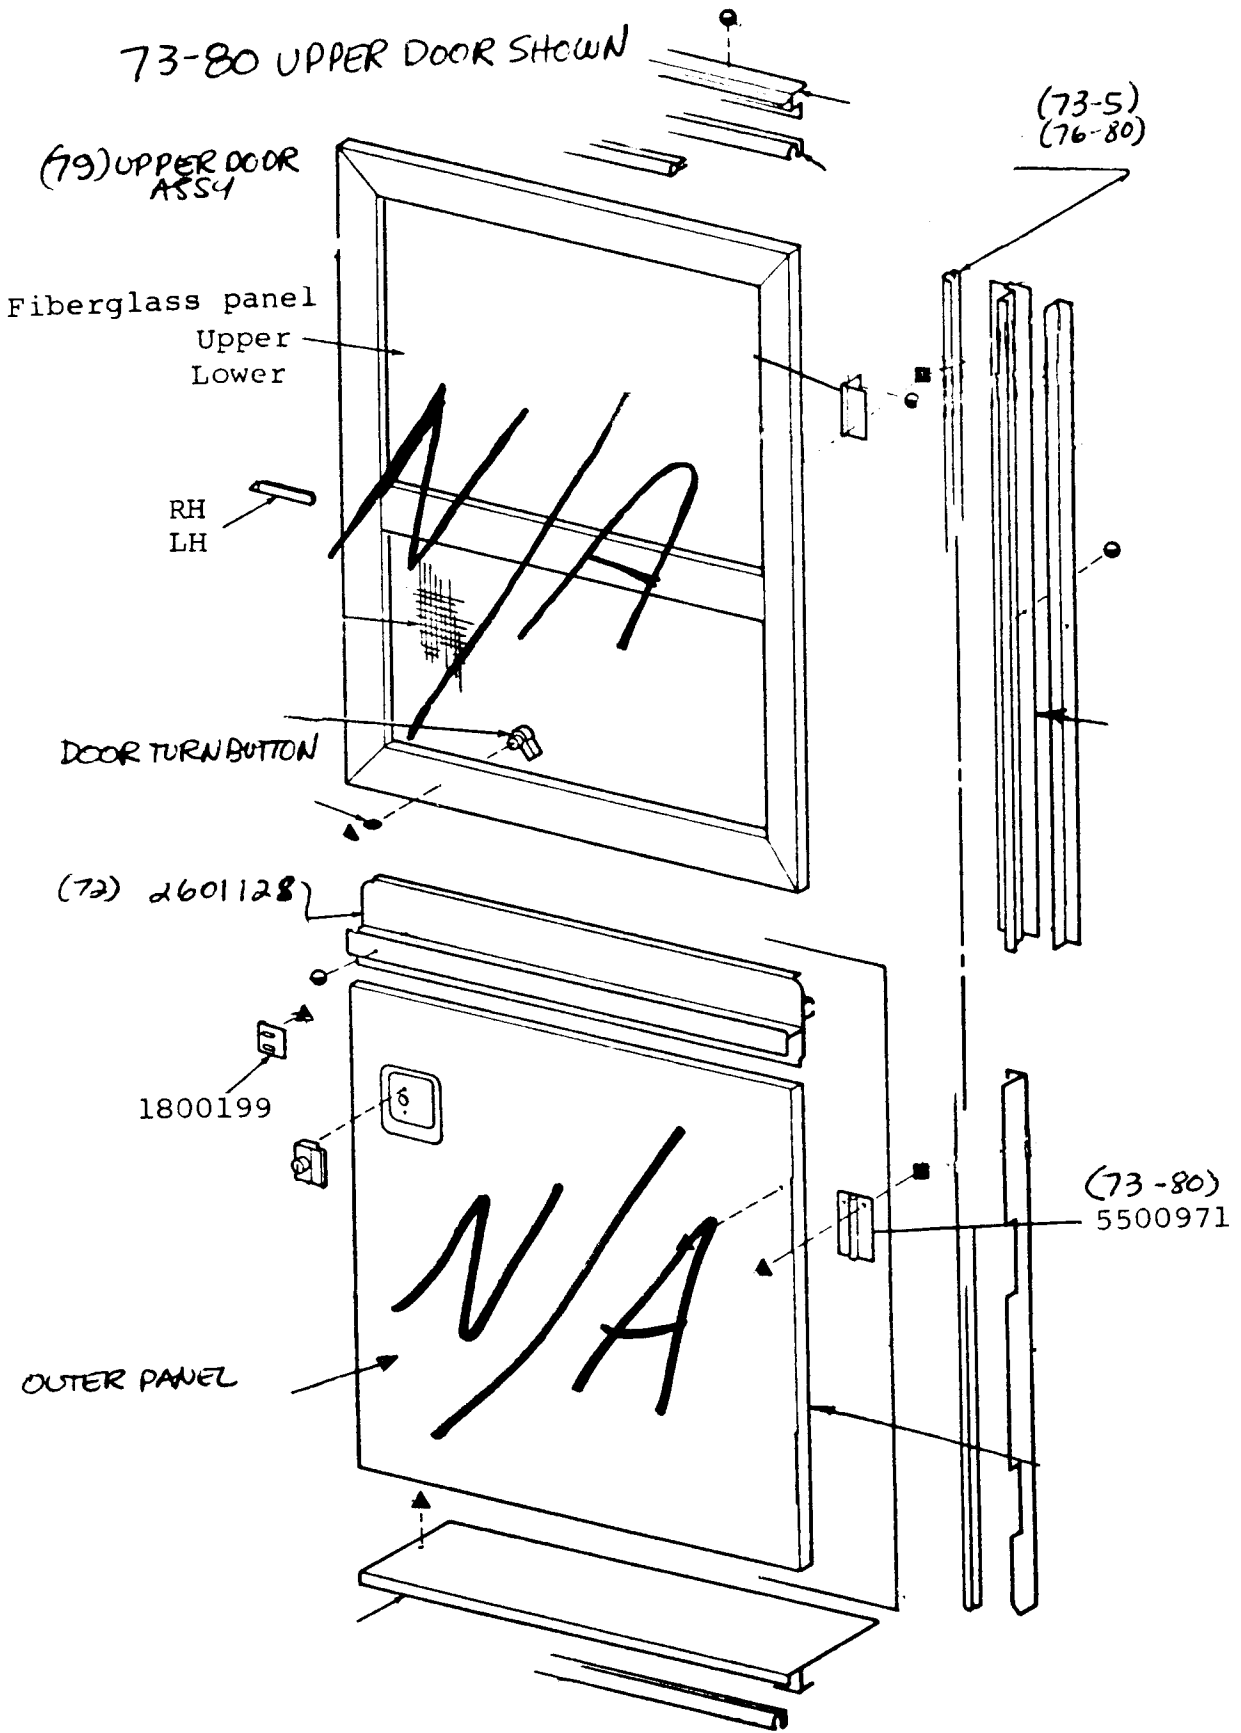

"FOR REPAIRS ONLY"