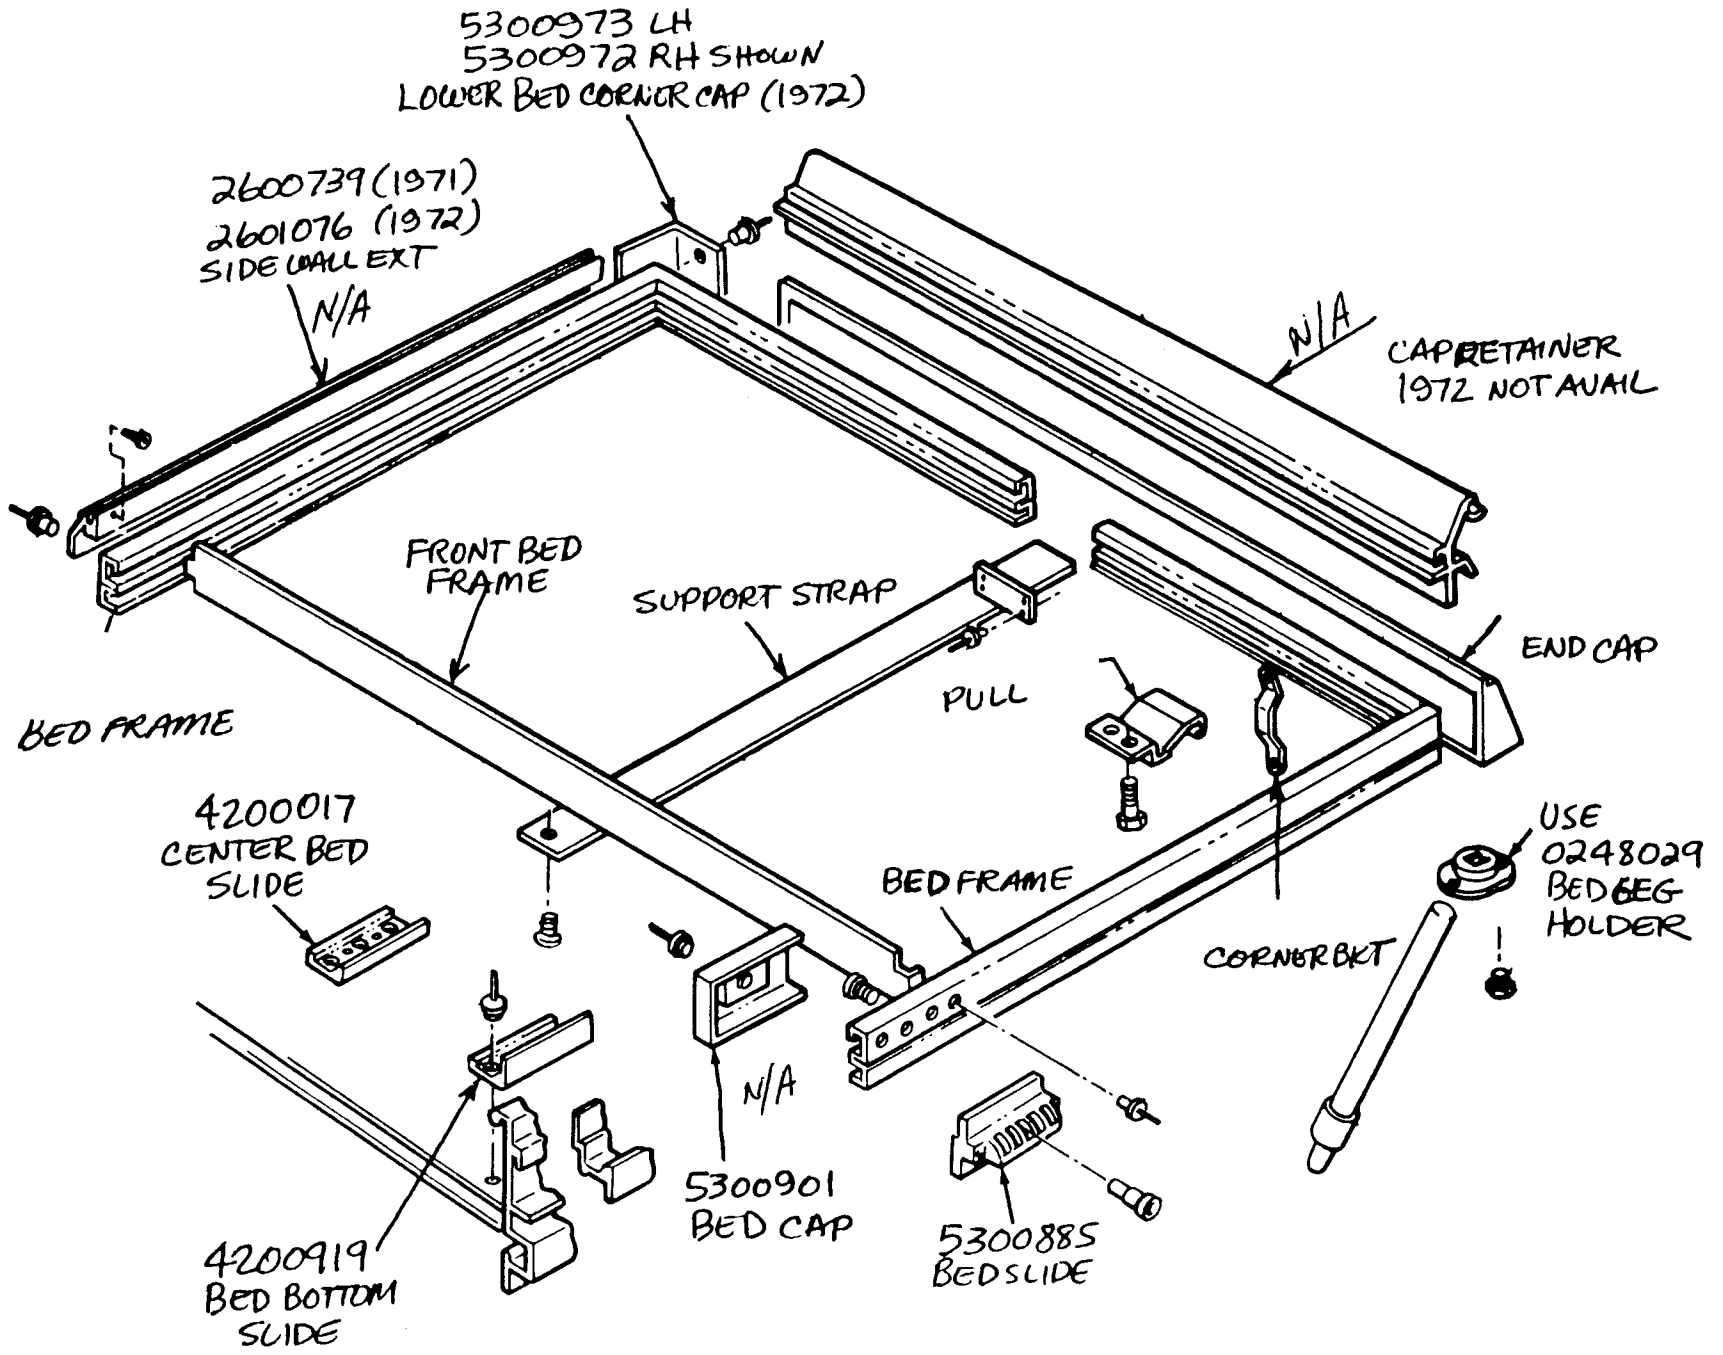

REINFORCE

4200994
HINGE

6200105 RH
6200106 LH (SHOWN)
BOOT SIDE WALL W/HINGE

5300978 RH
5300979 LH
TELE. COVER

ALL PARTS AVAILABLE

1971 & 1972 BED FRAMING

WHEN USING THESE PANELS
ON 72 & 74 W/PLASTIC HINGES
USE
TT 4048016
TT 4048017