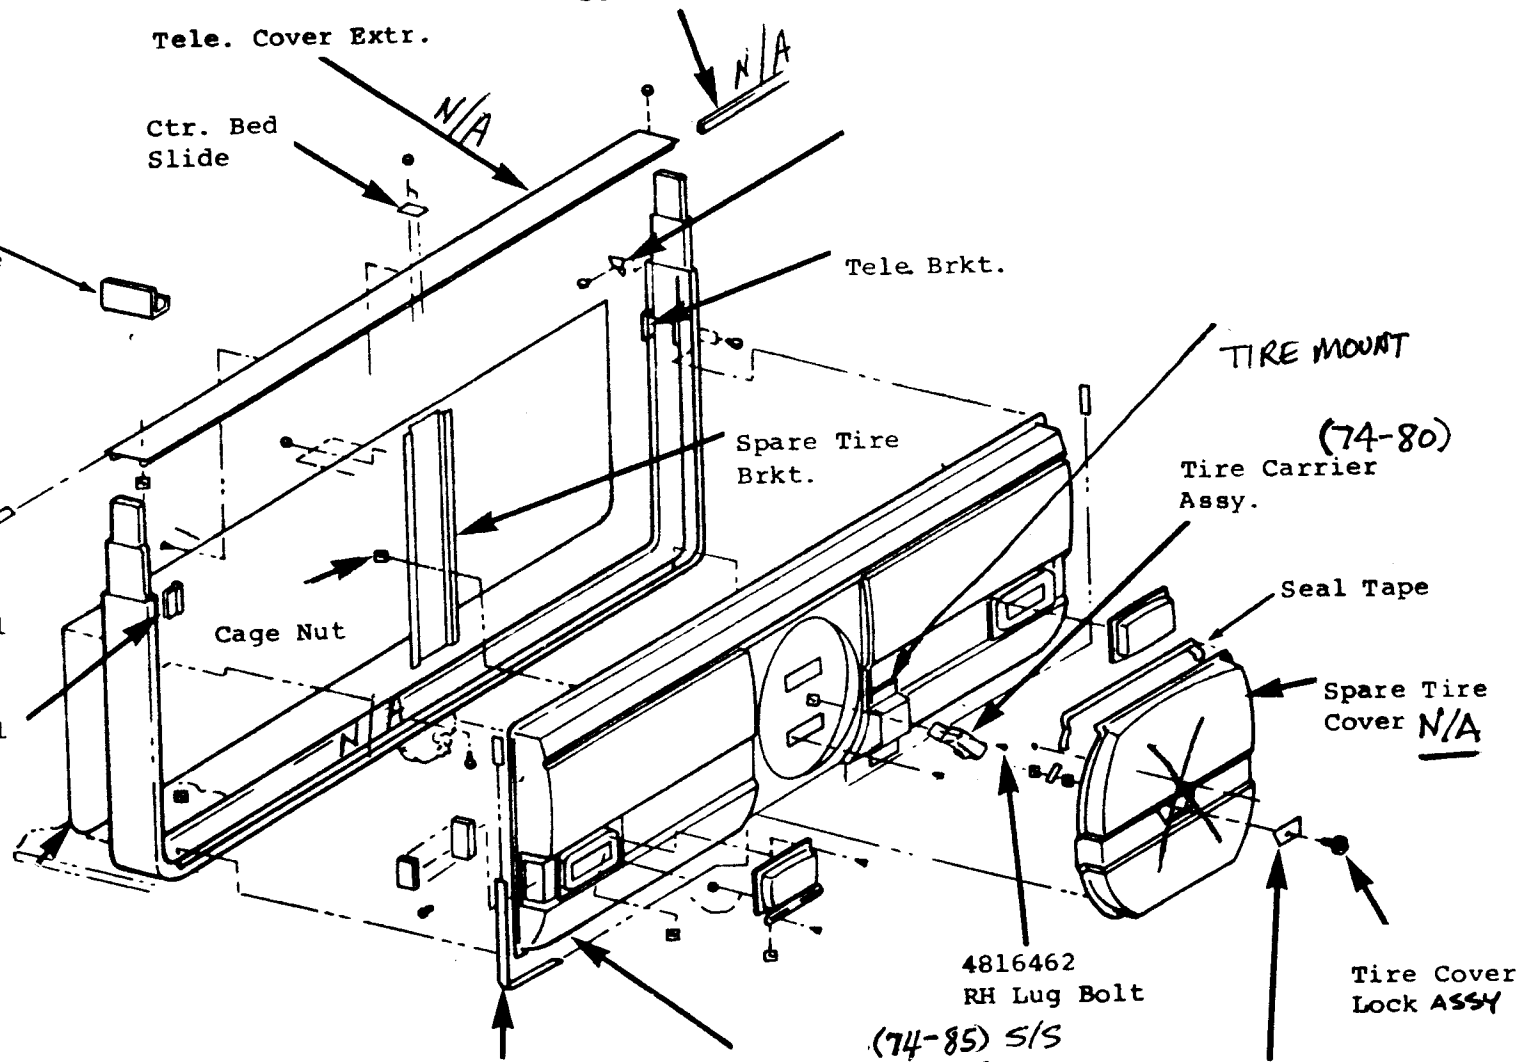

"FOR REPAIR PURPOSES ONLY"

4200028
Vinyl Weather
Seal

Tele. Cover Extr.

Ctr. Bed
Slide

4248010
Bed Slide
(79-85)

Tele. Brkt.

Spare Tire
Brkt.

TIRE MOUNT

(74-80)

Tire Carrier
Assy.

Seal Tape

Bezel Top Seal

Cage Nut

Spare Tire
Cover N/A

4200080
Main Water Seal

4816462
RH Lug Bolt

Tire Cover
Lock ASSY

(74-85) S/S
Front Bezel Pnl.

Lock Plate Pnl.

Bezel Seal

74-85 S/S
Rear Bezel Pnl.

Rear Bezel Pnl. Mesa-YI-Royal (79-80 ONLY)

NOTE: Holes Must Be
Cut For Hatches

SOLID STATE BEZELS
1971-1985