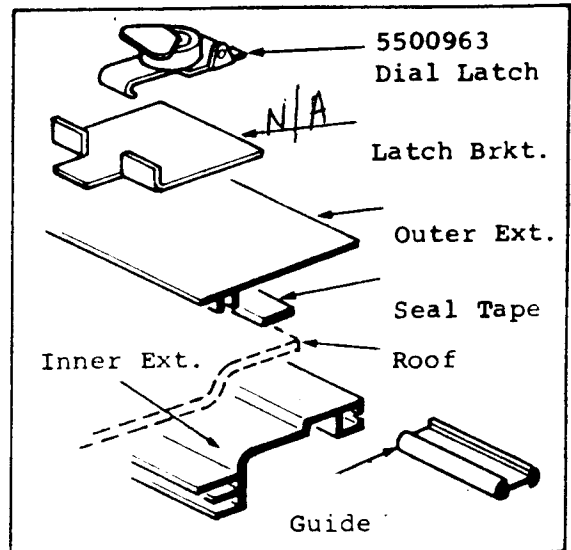

REINFORCE

4200994
HINGE

6200105 RH
6200106 LH (SHOWN)
BOOT SIDE WALL W/HINGE

5300978 RH
5300979 LH
TELE. COVER

ALL PARTS AVAILABLE

1971 & 1972 BED FRAMING

WHEN USING THESE PANELS
ON 72 & 74 W/PLASTIC HINGES
USE
TT 4048016
TT 4048017

*Includes plastic extrusions only.
Does not include inner wood panels,
alum. ext., or window.

View A

View B

View C

View D

BED ROOF AND REAR WALL
1973 - 1986

0201410 LH SHOWN } 1973-78
0201409 RH

SOLID STATE BEDS
1973 - 1986