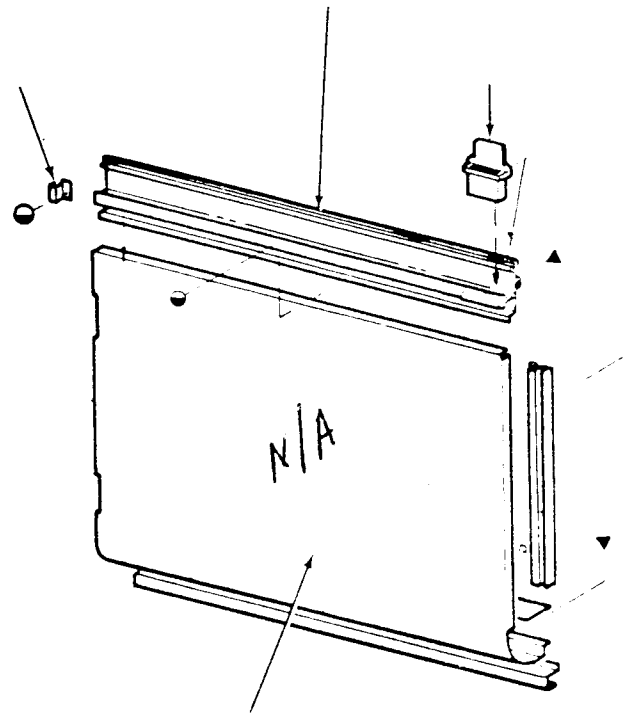

N/A

USE
4200037
HINGE
USE

74 RAM-ROY
75 ALL

REAR INNER

HINGE

SIDEWALL
RET

74-75

68-69 BED MECHANISM