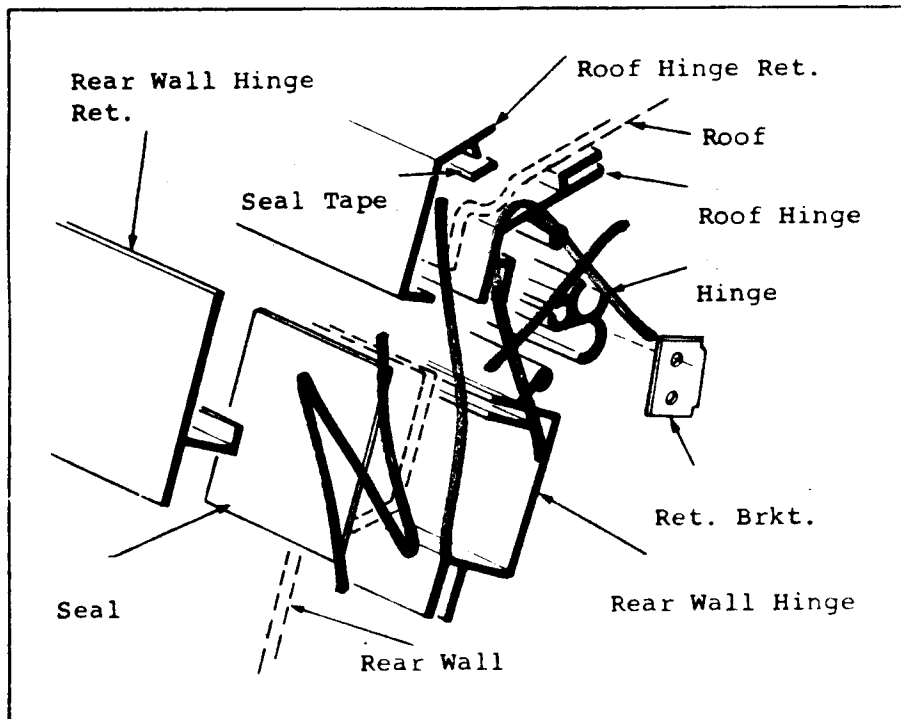

REINFORCE

4200994
HINGE

6200105 RH
6200106 LH (SHOWN)
BOOT SIDE WALL W/HINGE

5300978 RH
5300979 LH
TELE. COVER

ALL PARTS AVAILABLE

1971 & 1972 BED FRAMING

WHEN USING THESE PANELS
ON 72 & 74 W/PLASTIC HINGES
USE
TT 4048016
TT 4048017

*Includes plastic extrusions only.
Does not include inner wood panels,
alum. ext., or window.

View A

View B

View C

View D

BED ROOF AND REAR WALL
1973 - 1986

0201410 LH SHOWN } 1973-78
0201409 RH

SOLID STATE BEDS
1973 - 1986