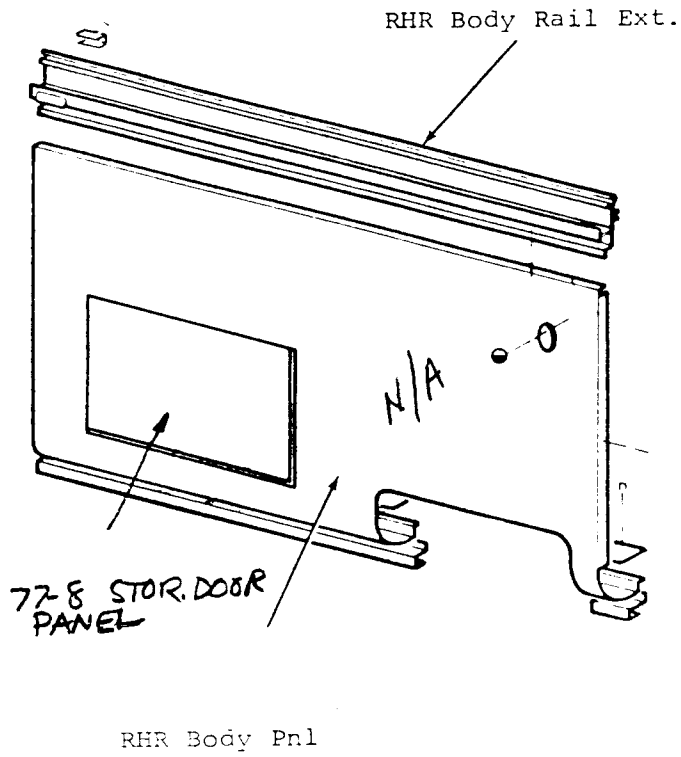

N/A

USE
4200037
HINGE
USE

74 RAM-ROY
75 ALL

REAR INNER

HINGE

SIDEWALL
RET

74-75

68-69 BED MECHANISM